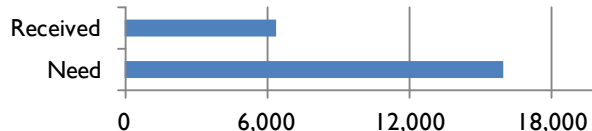

Today's Deacons

Dustin Kolberg
Mark Clayton