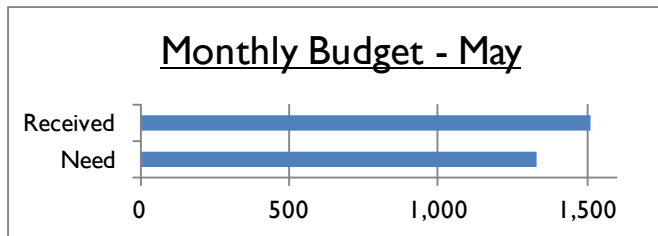

My Hope is Built on Nothing Less

Offering Jeff Kroehler

Camp Sagola Lodge

Offering Song and Prayer

*Praise God From Whom All Blessings Flow # 694

Prayer Jeff Kroehler

Hear Our Prayer, Oh Lord # 684

Children Story Doug Clayton
Scripture Jeff Kroehler

Matthew 12:25

Special Music Indonesian Youth
Sermon Doug Clayton

A House Divided

*Closing Hymn # 350

Blest Be the Tie that Binds

Benediction Doug Clayton

ANNOUNCEMENTS

Today—Visitors and members alike are invited to join us for potluck lunch.

Bible Study—June 29 — 1:45 pm—Plan to come and invite friends and family. Bring you Bible and something to take notes on. Any questions ask Elder Doug.

Prayer for the Jesus On Prophecy Seminar—Each Evening M-F at 8:30 pm—Join others from our district churches to prayer for this seminar coming up in September. The prayer time will be over the phone, the # is 505-604-9094 and the access code is 343-993-475.

CALENDARS

Weekly

Sabbath

Potluck—Visitors and members alike are invited to join us for potluck lunch.
Next Sabbath's Potluck Theme— Your Choice

Sunday

4:00 pm—Pathfinder Club

Wednesday

5:00 pm—Prayer Meeting

7:00 pm—All bulletin information due, call or text (605) 222-8155 or e-mail charisbushey@yahoo.com

Thursday

Friday

By Appointment

Community Services—to make an appointment call Glenda at 269-674-4657.

Schedule for this Quarter

<https://goo.gl/4I0Fh5>

Potluck Schedule

<https://goo.gl/mCPxhu>

Today's Deacons

Jonathan Venable
Jacob Burrows