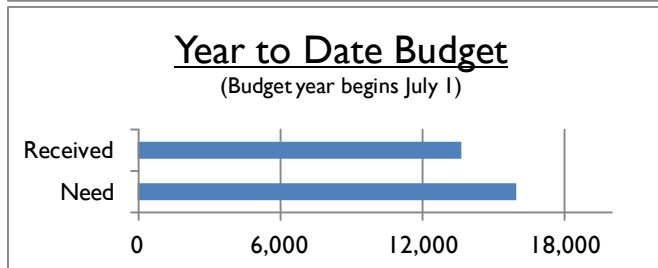

My Hope is Built on Nothing Less

Offering Jeff Kroehler

Camp Sagola Lodge

Offering Song and Prayer

*Praise God From Whom All Blessings Flow # 694

Prayer Jeff Kroehler

Hear Our Prayer, Oh Lord # 684

Children Story Doug Clayton
Scripture Jeff Kroehler

Matthew 12:25

Special Music Indonesian Youth
Sermon Doug Clayton

A House Divided

*Closing Hymn # 350

Blest Be the Tie that Binds

Benediction Doug Clayton

ANNOUNCEMENTS

Today—Visitors and members alike are invited to join us for potluck lunch.

Bible Study—June 29 — 1:45 pm—Plan to come and invite friends and family. Bring you Bible and something to take notes on. Any questions ask Elder Doug.

Prayer for the Jesus On Prophecy Seminar—Each Evening M-F at 8:30 pm—Join others from our district churches to prayer for this seminar coming up in September. The prayer time will be over the phone, the # is 505-604-9094 and the access code is 343-993-475.

CALENDARS

Weekly

Sabbath

Potluck—Visitors and members alike are invited to join us for potluck lunch.
Next Sabbath's Potluck Theme— Your Choice

Sunday

4:00 pm—Pathfinder Club

Wednesday

5:00 pm—Prayer Meeting

7:00 pm—All bulletin information due, call or text (605) 222-8155 or e-mail charisbushey@yahoo.com

Thursday

Friday

By Appointment

Community Services—to make an appointment call Glenda at 269-674-4657.

Schedule for this Quarter

<https://goo.gl/4I0Fh5>

Potluck Schedule

<https://goo.gl/mCPxhu>

Today's Deacons

Jonathan Venable
Jacob Burrows